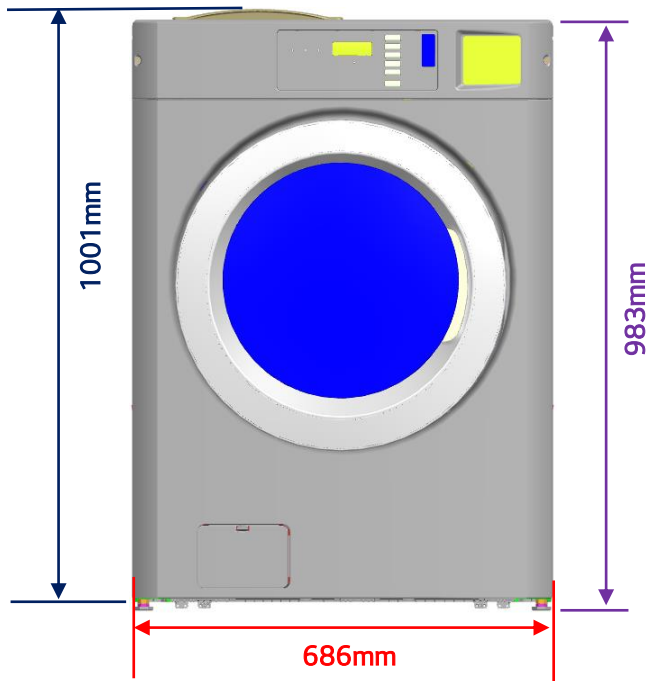

# ❑ LG Giant Single Washer

<Front>

<Right Side>

<Back>